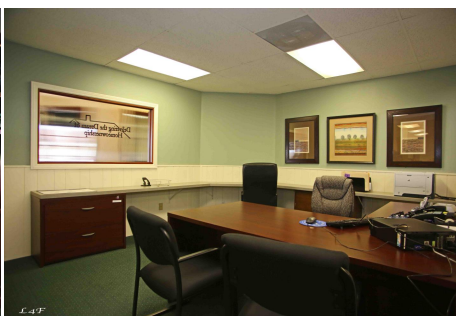

Corn - 24010

Price: Price details not available

Total Bathrooms

Annette Acosta

Locations for Filming

23638 Lyons Ave, STE 148 Newhall

California 91321

Phone: (661) 477-0889