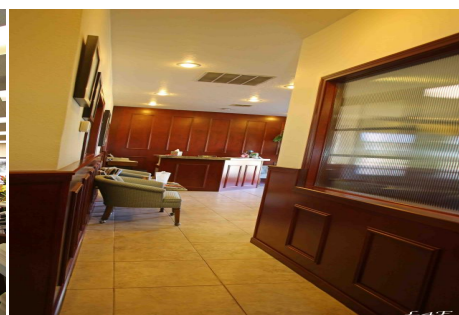

Corn - 24010

Price: Price details not available

Total Bathrooms

Annette Acosta

Locations for Filming

23638 Lyons Ave, STE 148 Newhall

California 91321

Phone: (661) 477-0889