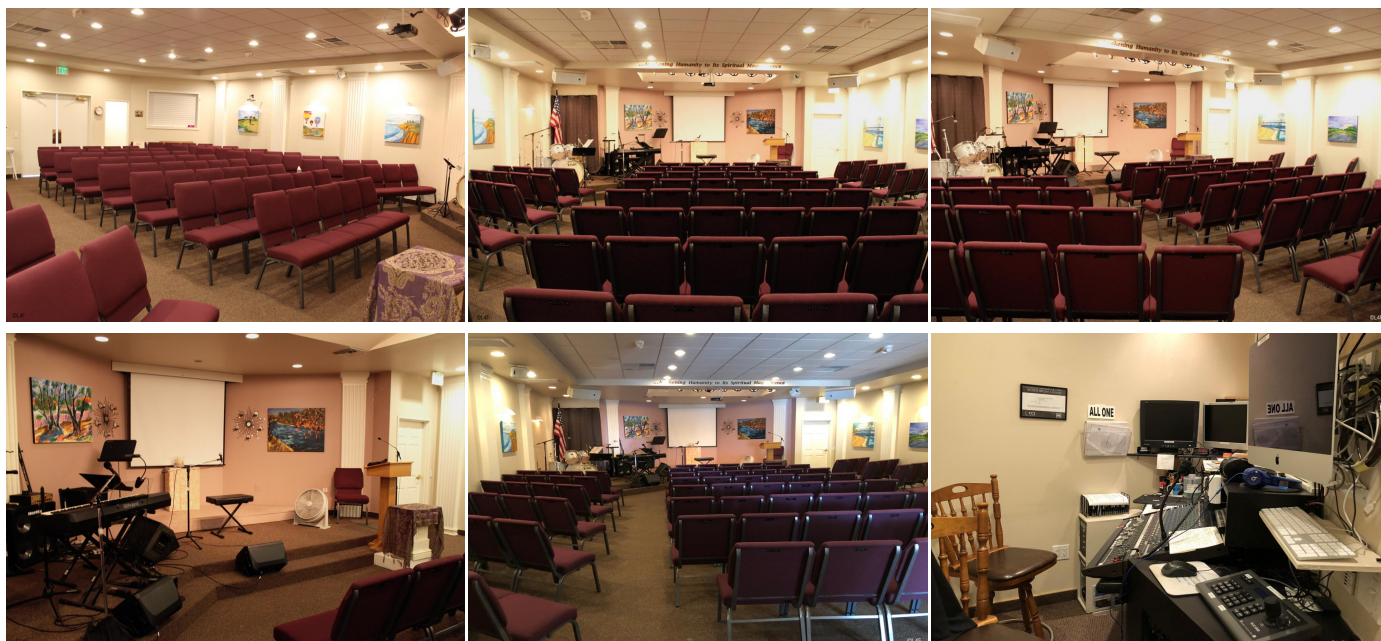

## MM - CHURCH

**Price: Price details not available**

Total Bathrooms

**Annette Acosta**

**Locations for Filming**

23638 Lyons Ave, STE 148 Newhall

California 91321

Phone: (661) 477-0889