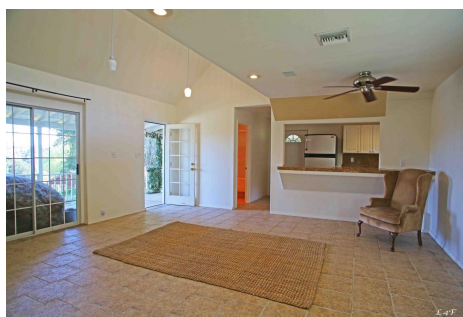

Price: Price details not available

Total Bathrooms

Annette Acosta

Locations for Filming
23638 Lyons Ave, STE 148 Newhall
California 91321
Phone: (661) 477-0889

CALL NOW **661-477-0889**

SERVING SANTA CLARITA • LOS ANGELES • VENTURA • SIMI VALLEY