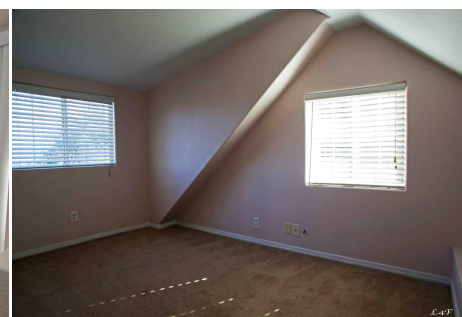

Price: Price details not available

Total Bathrooms

Annette Acosta

Locations for Filming
23638 Lyons Ave, STE 148 Newhall
California 91321
Phone: (661) 477-0889

CALL NOW **661-477-0889**

SERVING SANTA CLARITA • LOS ANGELES • VENTURA • SIMI VALLEY