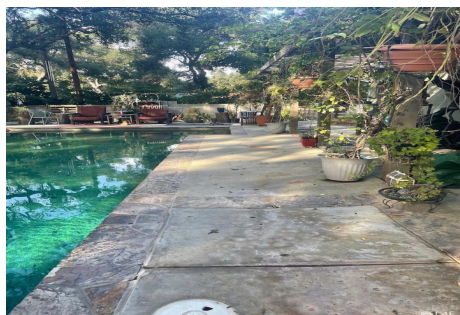

Price: Price details not available

Total Bathrooms

Annette Acosta

Locations for Filming

23638 Lyons Ave, STE 148 Newhall

California 91321

Phone: (661) 477-0889

CALL NOW **661-477-0889**