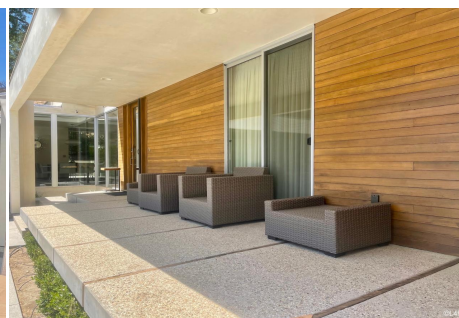

CALL NOW 661-477-0889

SERVING SANTA CLARITA • LOS ANGELES • VENTURA • SIMI VALLEY

DD - Home 2

Price: Price details not available

Total Bathrooms

Annette Acosta

Locations for Filming
23638 Lyons Ave, STE 148 Newhall
California 91321
Phone: (661) 477-0889