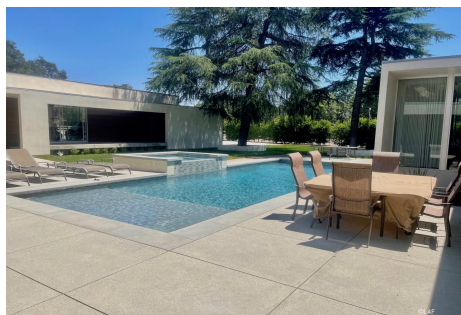

CALL NOW 661-477-0889

SERVING SANTA CLARITA • LOS ANGELES • VENTURA • SIMI VALLEY

DD - Home 2

Price: Price details not available

Total Bathrooms

Annette Acosta

Locations for Filming
23638 Lyons Ave, STE 148 Newhall
California 91321
Phone: (661) 477-0889