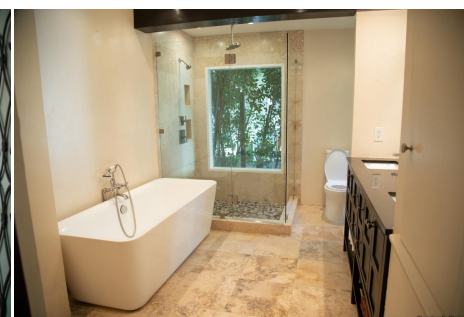

Price: Price details not available

Total Bathrooms

Annette Acosta

Locations for Filming

23638 Lyons Ave, STE 148 Newhall

California 91321

Phone: (661) 477-0889

CALL NOW **661-477-0889**