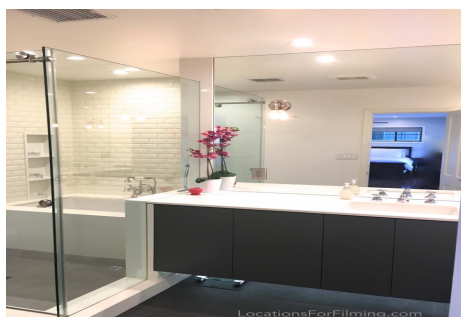

AS - Home

Price: Price details not available

Total Bathrooms

Annette Acosta

Locations for Filming
23638 Lyons Ave, STE 148 Newhall
California 91321
Phone: (661) 477-0889

CALL NOW **661-477-0889**

SERVING SANTA CLARITA • LOS ANGELES • VENTURA • SIMI VALLEY