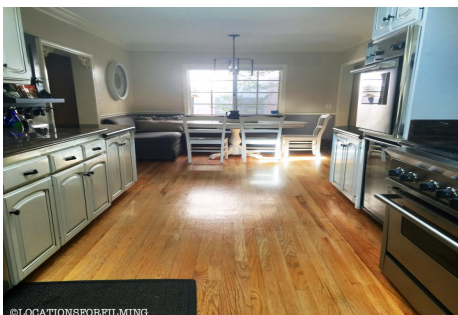

Price: Price details not available

Total Bathrooms

Annette Acosta

Locations for Filming
23638 Lyons Ave, STE 148 Newhall
California 91321
Phone: (661) 477-0889

CALL NOW **661-477-0889**

SERVING SANTA CLARITA • LOS ANGELES • VENTURA • SIMI VALLEY