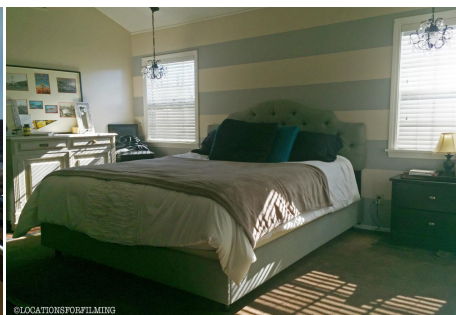

Price: Price details not available

Total Bathrooms

Annette Acosta

Locations for Filming
23638 Lyons Ave, STE 148 Newhall
California 91321
Phone: (661) 477-0889

CALL NOW **661-477-0889**

SERVING SANTA CLARITA • LOS ANGELES • VENTURA • SIMI VALLEY