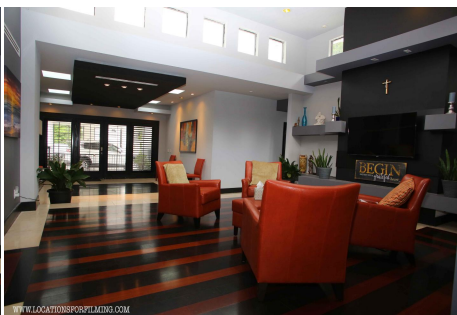

# CALL NOW 661-477-0889

SERVING SANTA CLARITA • LOS ANGELES • VENTURA • SIMI VALLEY

**Carreon - 23416**

**Price: Price details not available**

Total Bathrooms

**Annette Acosta**

**Locations for Filming**  
23638 Lyons Ave, STE 148 Newhall  
California 91321  
Phone: (661) 477-0889