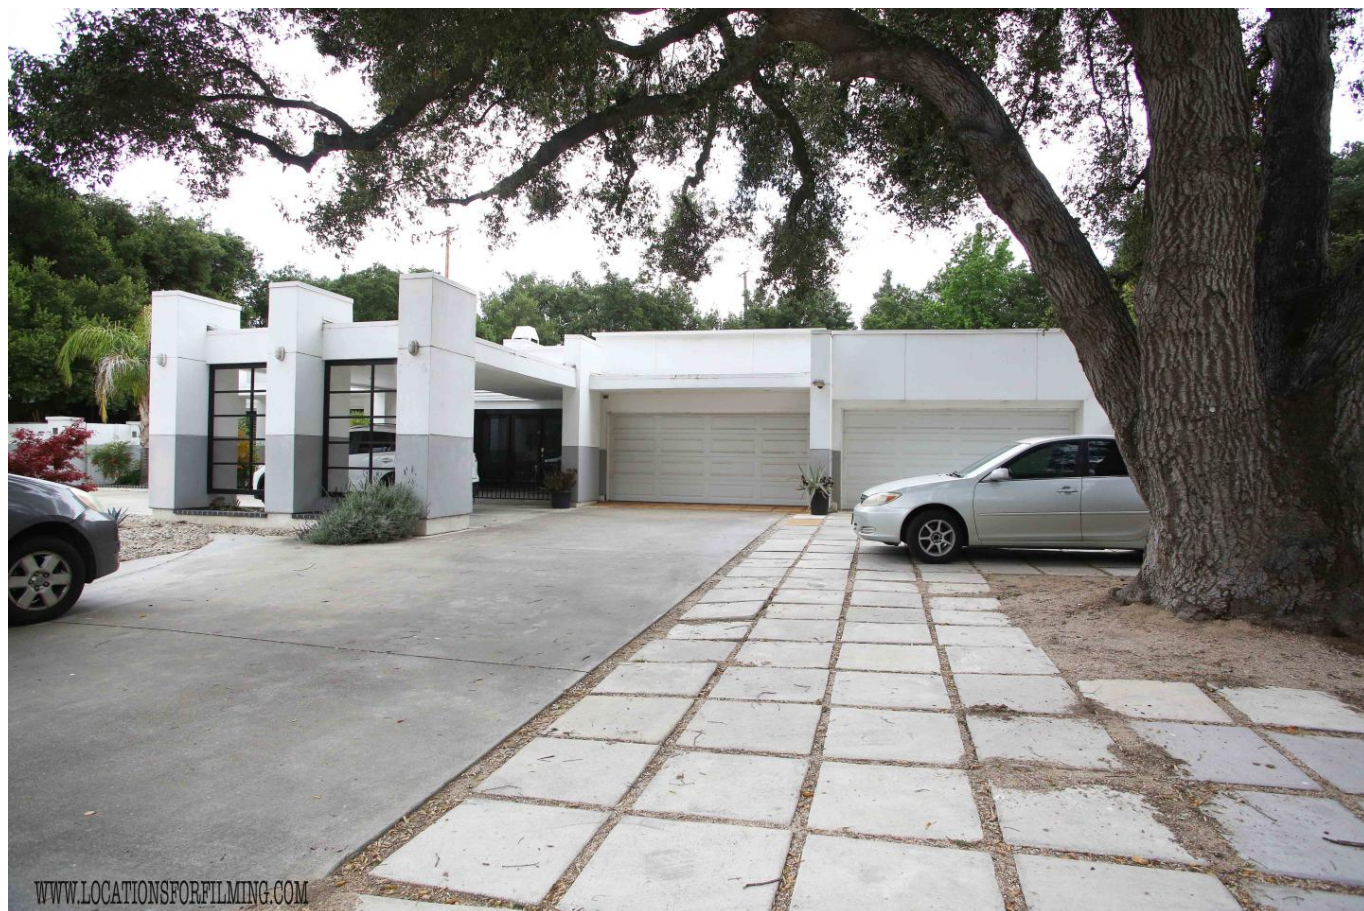

## For Rent - Newhall

Carreon - 23416

# CALL NOW 661-477-0889

SERVING SANTA CLARITA • LOS ANGELES • VENTURA • SIMI VALLEY

**Carreon - 23416**

**Price: Price details not available**

Total Bathrooms

**Annette Acosta**

**Locations for Filming**  
23638 Lyons Ave, STE 148 Newhall  
California 91321  
Phone: (661) 477-0889