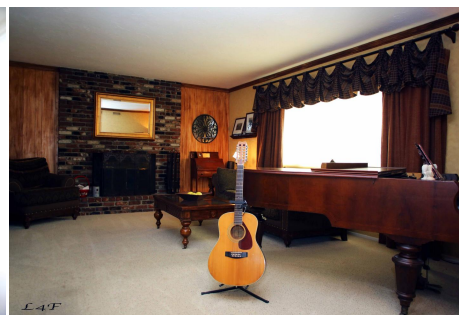

# CALL NOW 661-477-0889

SERVING SANTA CLARITA • LOS ANGELES • VENTURA • SIMI VALLEY

**AN - Home**

**Price: Price details not available**

Total Bathrooms

**Annette Acosta**

**Locations for Filming**  
23638 Lyons Ave, STE 148 Newhall  
California 91321  
Phone: (661) 477-0889