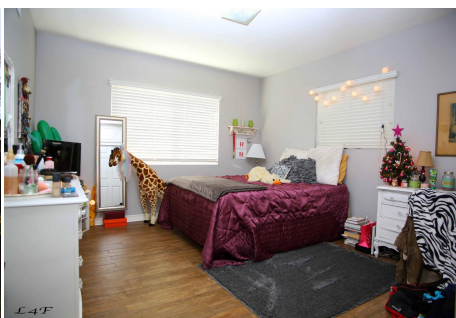

# CALL NOW 661-477-0889

SERVING SANTA CLARITA • LOS ANGELES • VENTURA • SIMI VALLEY

**AN - Home**

**Price: Price details not available**

Total Bathrooms

**Annette Acosta**

**Locations for Filming**  
23638 Lyons Ave, STE 148 Newhall  
California 91321  
Phone: (661) 477-0889