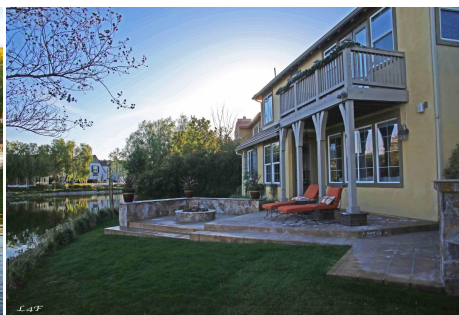

CALL NOW 661-477-0889

SERVING SANTA CLARITA • LOS ANGELES • VENTURA • SIMI VALLEY

Ingber - Lake - 27040

Price: Price details not available

Total Bathrooms

Annette Acosta

Locations for Filming
23638 Lyons Ave, STE 148 Newhall
California 91321
Phone: (661) 477-0889