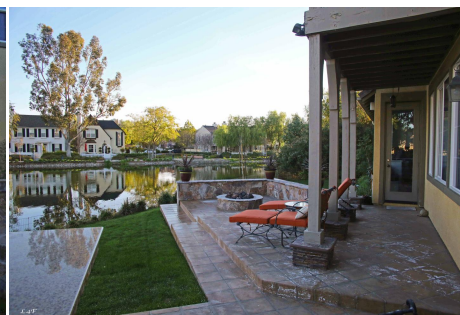

CALL NOW 661-477-0889

SERVING SANTA CLARITA • LOS ANGELES • VENTURA • SIMI VALLEY

Ingber - Lake - 27040

Price: Price details not available

Total Bathrooms

Annette Acosta

Locations for Filming
23638 Lyons Ave, STE 148 Newhall
California 91321
Phone: (661) 477-0889