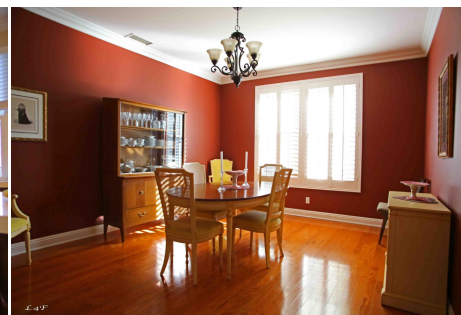

Price: Price details not available

Total Bathrooms

Annette Acosta

Locations for Filming

23638 Lyons Ave, STE 148 Newhall

California 91321

Phone: (661) 477-0889

CALL NOW **661-477-0889**