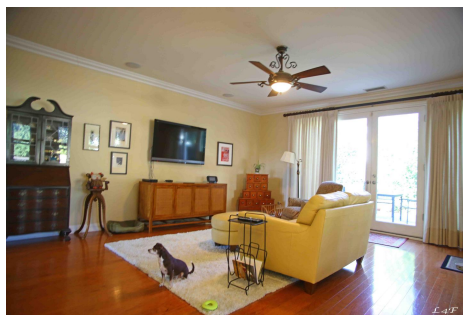

Price: Price details not available

Total Bathrooms

Annette Acosta

Locations for Filming

23638 Lyons Ave, STE 148 Newhall

California 91321

Phone: (661) 477-0889

CALL NOW **661-477-0889**