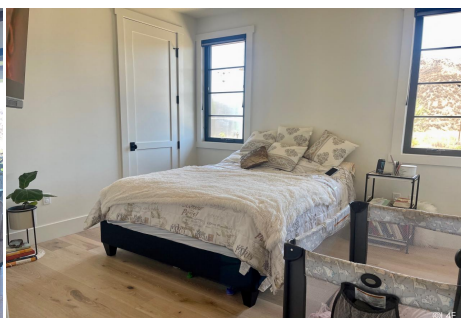

Price: Price details not available

Total Bathrooms

Annette Acosta

Locations for Filming

23638 Lyons Ave, STE 148 Newhall
California 91321
Phone: (661) 477-0889

CALL NOW **661-477-0889**

SERVING SANTA CLARITA • LOS ANGELES • VENTURA • SIMI VALLEY