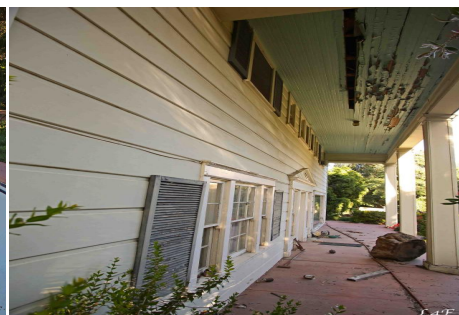

CC - Home - GH

Price: Price details not available

Total Bathrooms

Annette Acosta

Locations for Filming

23638 Lyons Ave, STE 148 Newhall

California 91321

Phone: (661) 477-0889