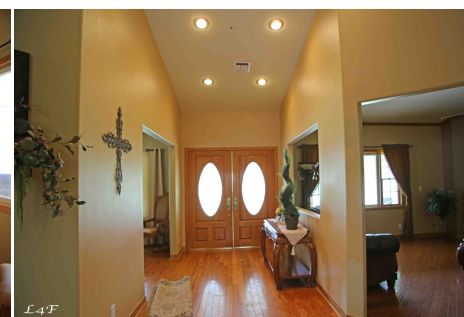

Paschal - Home - 30111

Price: Price details not available

Total Bathrooms

Annette Acosta

Locations for Filming

23638 Lyons Ave, STE 148 Newhall

California 91321

Phone: (661) 477-0889