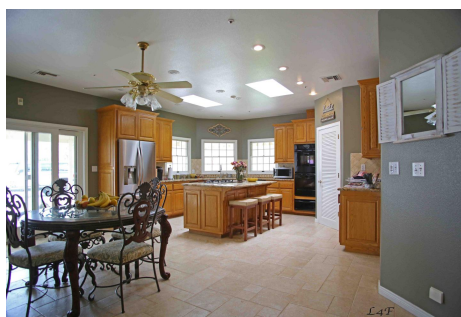

Paschal - Home - 30111

Price: Price details not available

Total Bathrooms

Annette Acosta

Locations for Filming

23638 Lyons Ave, STE 148 Newhall

California 91321

Phone: (661) 477-0889