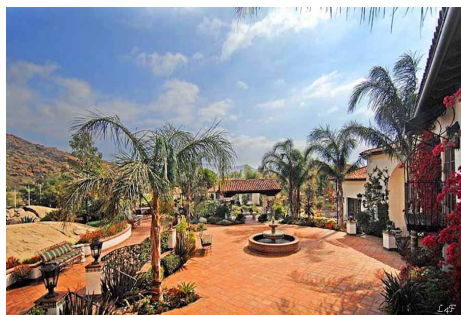

CALL NOW 661-477-0889

SERVING SANTA CLARITA • LOS ANGELES • VENTURA • SIMI VALLEY

Nest - 2940

Price: Price details not available

Total Bathrooms

Annette Acosta

Locations for Filming

23638 Lyons Ave, STE 148 Newhall

California 91321

Phone: (661) 477-0889