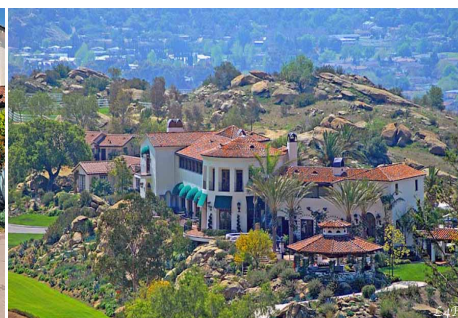

CALL NOW 661-477-0889

SERVING SANTA CLARITA • LOS ANGELES • VENTURA • SIMI VALLEY

Nest - 2940

Price: Price details not available

Total Bathrooms

Annette Acosta

Locations for Filming

23638 Lyons Ave, STE 148 Newhall

California 91321

Phone: (661) 477-0889