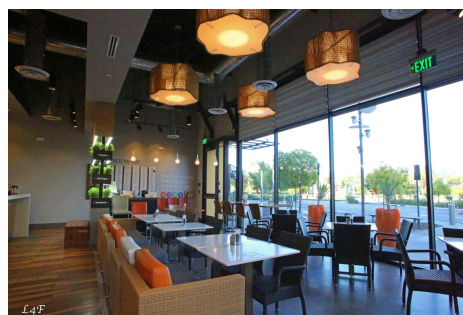

Price: Price details not available

Total Bathrooms

Annette Acosta

Locations for Filming
23638 Lyons Ave, STE 148 Newhall
California 91321
Phone: (661) 477-0889

CALL NOW **661-477-0889**

SERVING SANTA CLARITA • LOS ANGELES • VENTURA • SIMI VALLEY