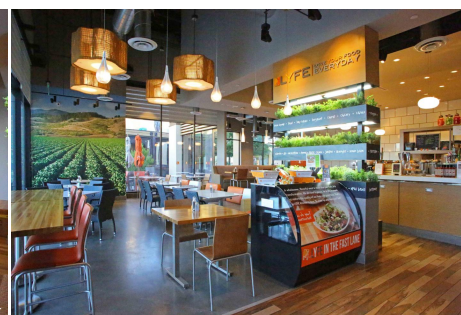

Price: Price details not available

Total Bathrooms

Annette Acosta

Locations for Filming
23638 Lyons Ave, STE 148 Newhall
California 91321
Phone: (661) 477-0889

CALL NOW **661-477-0889**

SERVING SANTA CLARITA • LOS ANGELES • VENTURA • SIMI VALLEY