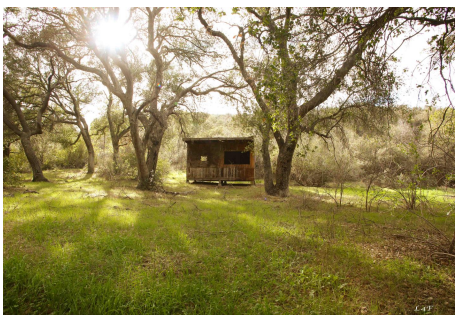

Santana Ranch - 23634

Price: Price details not available

Total Bathrooms

Annette Acosta

Locations for Filming

23638 Lyons Ave, STE 148 Newhall
California 91321
Phone: (661) 477-0889

CALL NOW **661-477-0889**