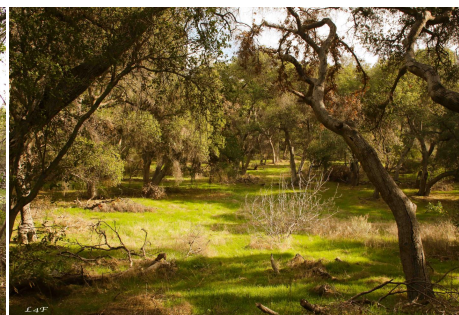

Santana Ranch - 23634

Price: Price details not available

Total Bathrooms

Annette Acosta

Locations for Filming

23638 Lyons Ave, STE 148 Newhall
California 91321
Phone: (661) 477-0889

CALL NOW **661-477-0889**