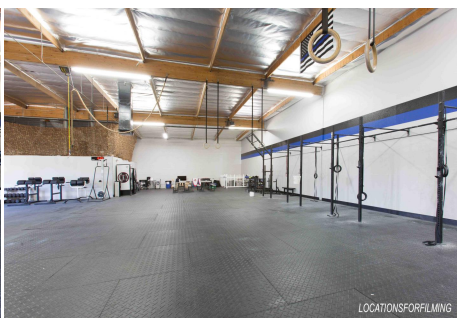

CALL NOW 661-477-0889

SERVING SANTA CLARITA • LOS ANGELES • VENTURA • SIMI VALLEY

EB - Gym

Price: Price details not available

Total Bathrooms

Annette Acosta

Locations for Filming
23638 Lyons Ave, STE 148 Newhall
California 91321
Phone: (661) 477-0889