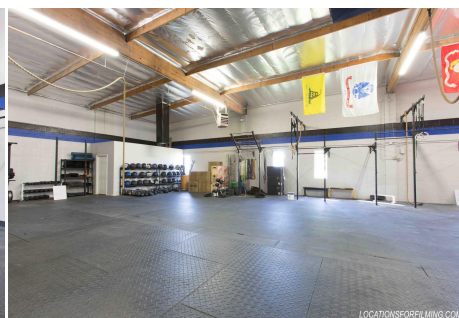

CALL NOW **661-477-0889**

SERVING SANTA CLARITA • LOS ANGELES • VENTURA • SIMI VALLEY

For Rent - Valencia

EB - Gym

CALL NOW 661-477-0889

SERVING SANTA CLARITA • LOS ANGELES • VENTURA • SIMI VALLEY

EB - Gym

Price: Price details not available

Total Bathrooms

Annette Acosta

Locations for Filming
23638 Lyons Ave, STE 148 Newhall
California 91321
Phone: (661) 477-0889

CALL NOW **661-477-0889**

SERVING SANTA CLARITA • LOS ANGELES • VENTURA • SIMI VALLEY