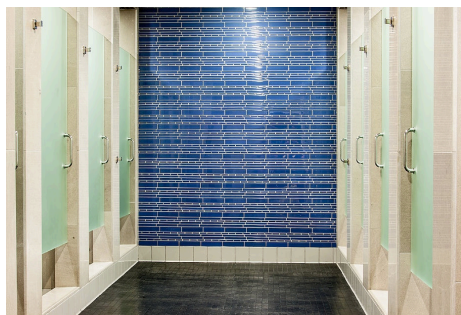

Price: Price details not available

Total Bathrooms

Annette Acosta

Locations for Filming

23638 Lyons Ave, STE 148 Newhall

California 91321

Phone: (661) 477-0889

CALL NOW **661-477-0889**