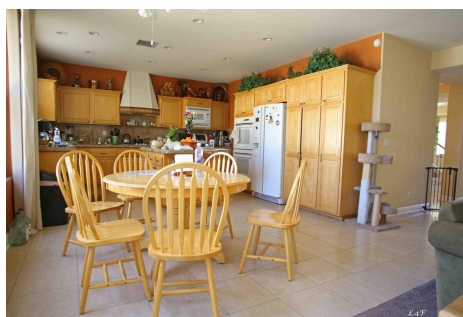

# CALL NOW 661-477-0889

SERVING SANTA CLARITA • LOS ANGELES • VENTURA • SIMI VALLEY

**Beiroid - 24325**

**Price: Price details not available**

Total Bathrooms

**Annette Acosta**

**Locations for Filming**  
23638 Lyons Ave, STE 148 Newhall  
California 91321  
Phone: (661) 477-0889