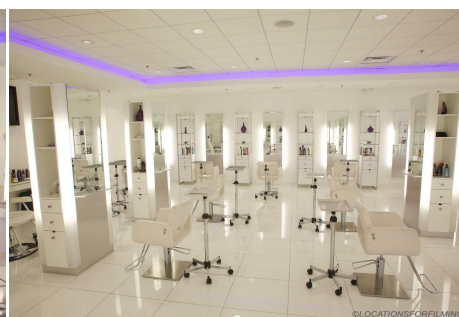

RF - Salon

Price: Price details not available

Total Bathrooms

Annette Acosta

Locations for Filming
23638 Lyons Ave, STE 148 Newhall
California 91321
Phone: (661) 477-0889

CALL NOW **661-477-0889**

SERVING SANTA CLARITA • LOS ANGELES • VENTURA • SIMI VALLEY