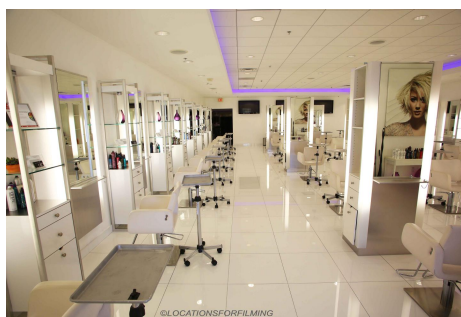

RF - Salon

Price: Price details not available

Total Bathrooms

Annette Acosta

Locations for Filming
23638 Lyons Ave, STE 148 Newhall
California 91321
Phone: (661) 477-0889

CALL NOW **661-477-0889**

SERVING SANTA CLARITA • LOS ANGELES • VENTURA • SIMI VALLEY