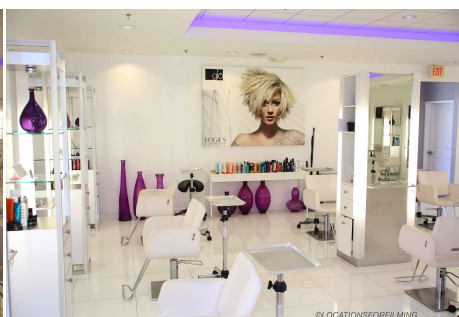

RF - Salon

Price: Price details not available

Total Bathrooms

Annette Acosta

Locations for Filming
23638 Lyons Ave, STE 148 Newhall
California 91321
Phone: (661) 477-0889

CALL NOW **661-477-0889**

SERVING SANTA CLARITA • LOS ANGELES • VENTURA • SIMI VALLEY