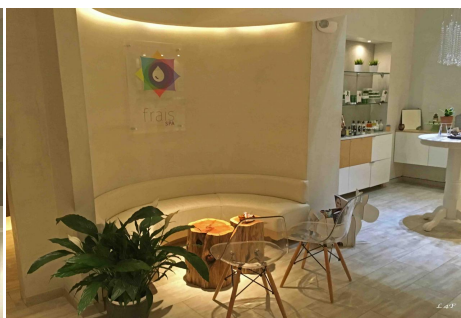

Fernandez - 819

Price: Price details not available

Total Bathrooms

Annette Acosta

Locations for Filming
23638 Lyons Ave, STE 148 Newhall
California 91321
Phone: (661) 477-0889

CALL NOW **661-477-0889**

SERVING SANTA CLARITA • LOS ANGELES • VENTURA • SIMI VALLEY