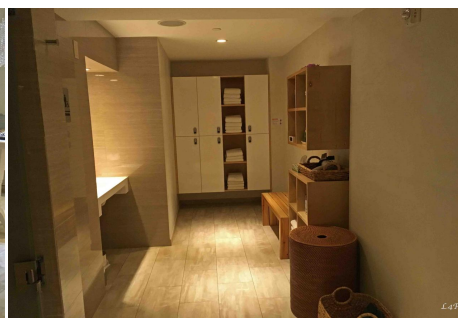

Fernandez - 819

Price: Price details not available

Total Bathrooms

Annette Acosta

Locations for Filming
23638 Lyons Ave, STE 148 Newhall
California 91321
Phone: (661) 477-0889

CALL NOW **661-477-0889**

SERVING SANTA CLARITA • LOS ANGELES • VENTURA • SIMI VALLEY