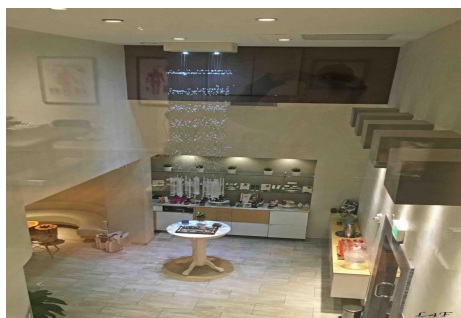

Fernandez - 819

Price: Price details not available

Total Bathrooms

Annette Acosta

Locations for Filming
23638 Lyons Ave, STE 148 Newhall
California 91321
Phone: (661) 477-0889

CALL NOW **661-477-0889**

SERVING SANTA CLARITA • LOS ANGELES • VENTURA • SIMI VALLEY