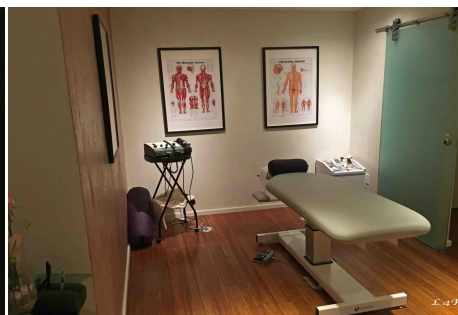

Fernandez - 819

Price: Price details not available

Total Bathrooms

Annette Acosta

Locations for Filming
23638 Lyons Ave, STE 148 Newhall
California 91321
Phone: (661) 477-0889

CALL NOW **661-477-0889**

SERVING SANTA CLARITA • LOS ANGELES • VENTURA • SIMI VALLEY