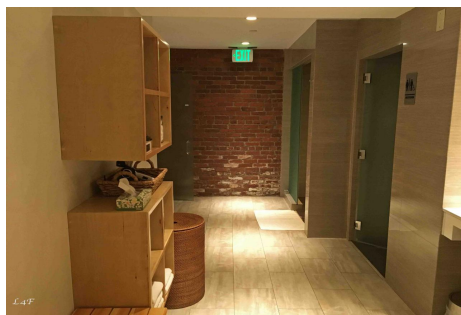

Fernandez - 819

Price: Price details not available

Total Bathrooms

Annette Acosta

Locations for Filming
23638 Lyons Ave, STE 148 Newhall
California 91321
Phone: (661) 477-0889

CALL NOW **661-477-0889**

SERVING SANTA CLARITA • LOS ANGELES • VENTURA • SIMI VALLEY