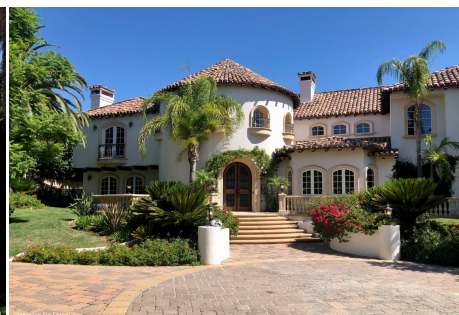

DF - Estate - Exterior

Price: Price details not available

Total Bathrooms

Annette Acosta

Locations for Filming

23638 Lyons Ave, STE 148 Newhall

California 91321

Phone: (661) 477-0889