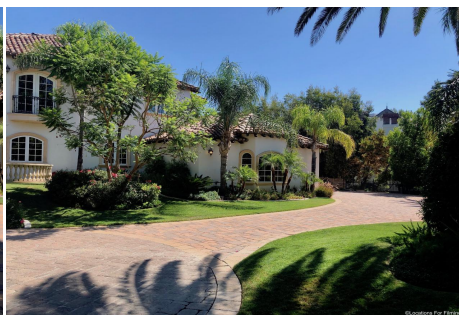

DF - Estate - Exterior

Price: Price details not available

Total Bathrooms

Annette Acosta

Locations for Filming

23638 Lyons Ave, STE 148 Newhall

California 91321

Phone: (661) 477-0889