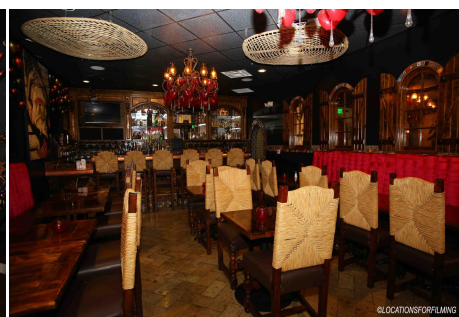

Price: Price details not available

Total Bathrooms

Annette Acosta

Locations for Filming
23638 Lyons Ave, STE 148 Newhall
California 91321
Phone: (661) 477-0889

CALL NOW **661-477-0889**

SERVING SANTA CLARITA • LOS ANGELES • VENTURA • SIMI VALLEY