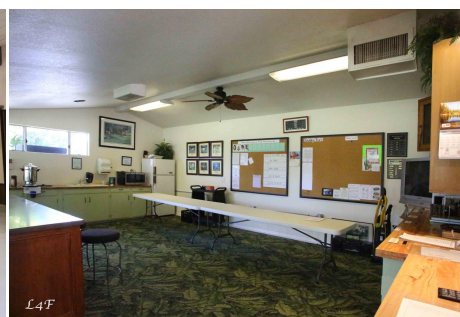

WH - Property

Price: Price details not available

Total Bathrooms

Annette Acosta

Locations for Filming
23638 Lyons Ave, STE 148 Newhall
California 91321
Phone: (661) 477-0889

CALL NOW **661-477-0889**

SERVING SANTA CLARITA • LOS ANGELES • VENTURA • SIMI VALLEY