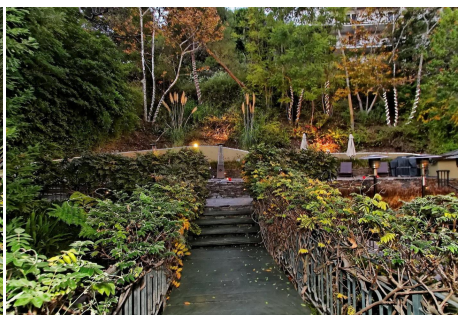

CALL NOW 661-477-0889

SERVING SANTA CLARITA • LOS ANGELES • VENTURA • SIMI VALLEY

AZ - HOME

Price: Price details not available

Total Bathrooms

Annette Acosta

Locations for Filming
23638 Lyons Ave, STE 148 Newhall
California 91321
Phone: (661) 477-0889