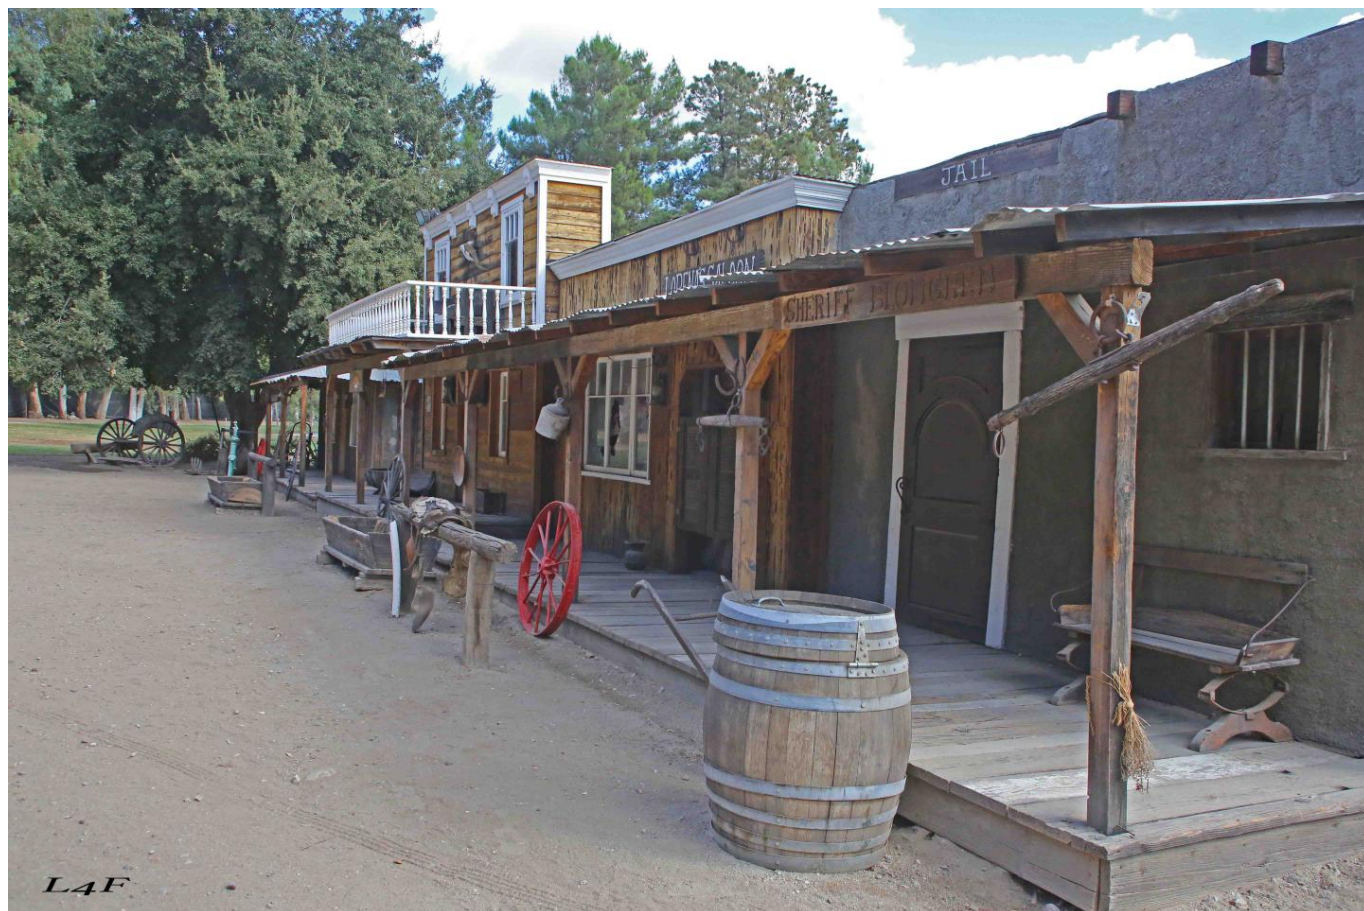

CALL NOW **661-477-0889**

SERVING SANTA CLARITA • LOS ANGELES • VENTURA • SIMI VALLEY

L4F

For Rent - Canyon Country

BB5