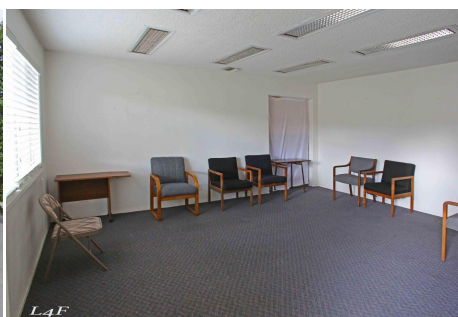

Total Bathrooms

Annette Acosta

Locations for Filming
23638 Lyons Ave, STE 148 Newhall
California 91321
Phone: (661) 477-0889

CALL NOW **661-477-0889**

SERVING SANTA CLARITA • LOS ANGELES • VENTURA • SIMI VALLEY