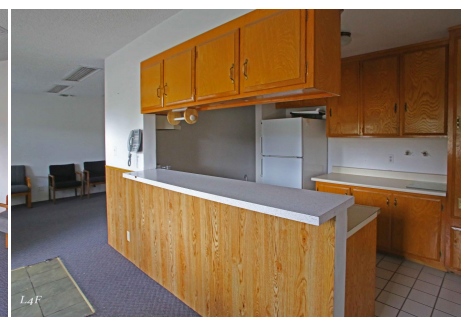

Total Bathrooms

Annette Acosta

Locations for Filming
23638 Lyons Ave, STE 148 Newhall
California 91321
Phone: (661) 477-0889

CALL NOW **661-477-0889**

SERVING SANTA CLARITA • LOS ANGELES • VENTURA • SIMI VALLEY