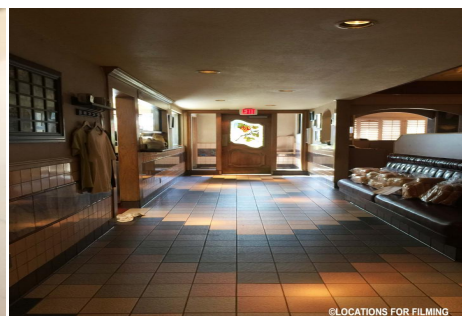

©LOCATIONS FOR FILMING