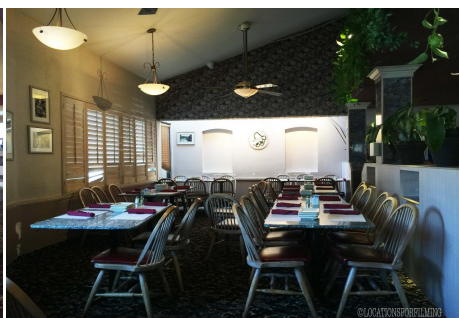

JM - S - Restaurant

Price: Price details not available

Total Bathrooms

Annette Acosta

Locations for Filming

23638 Lyons Ave, STE 148 Newhall
California 91321

Phone: (661) 477-0889

CALL NOW **661-477-0889**