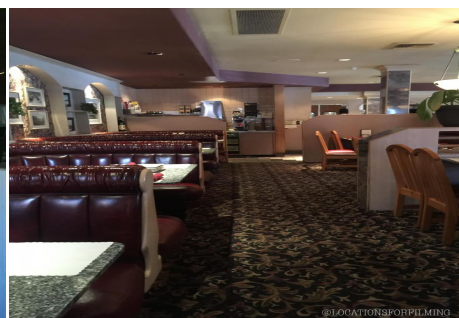

JM - S - Restaurant

Price: Price details not available

Total Bathrooms

Annette Acosta

Locations for Filming

23638 Lyons Ave, STE 148 Newhall
California 91321

Phone: (661) 477-0889

CALL NOW **661-477-0889**