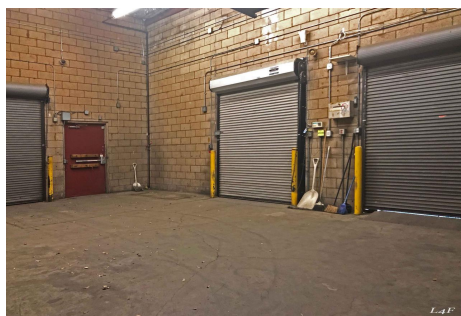

# CALL NOW 661-477-0889

SERVING SANTA CLARITA • LOS ANGELES • VENTURA • SIMI VALLEY

**DD13**

**Price: Price details not available**

Total Bathrooms

**Annette Acosta**

**Locations for Filming**  
23638 Lyons Ave, STE 148 Newhall  
California 91321  
Phone: (661) 477-0889