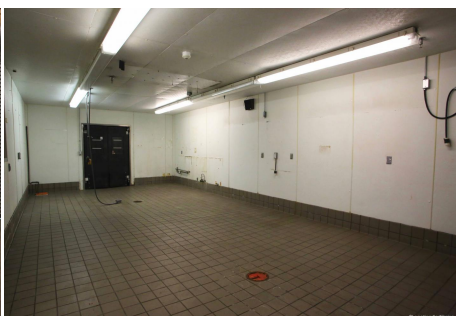

# CALL NOW 661-477-0889

SERVING SANTA CLARITA • LOS ANGELES • VENTURA • SIMI VALLEY

**DD13**

**Price: Price details not available**

Total Bathrooms

**Annette Acosta**

**Locations for Filming**  
23638 Lyons Ave, STE 148 Newhall  
California 91321  
Phone: (661) 477-0889