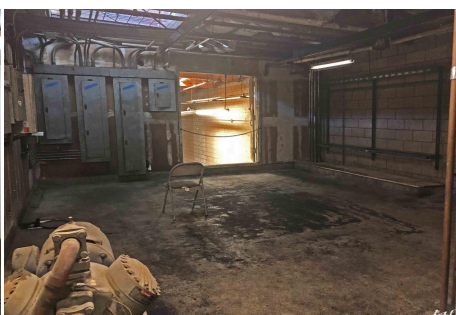

# CALL NOW 661-477-0889

SERVING SANTA CLARITA • LOS ANGELES • VENTURA • SIMI VALLEY

**DD13**

**Price: Price details not available**

Total Bathrooms

**Annette Acosta**

**Locations for Filming**  
23638 Lyons Ave, STE 148 Newhall  
California 91321  
Phone: (661) 477-0889