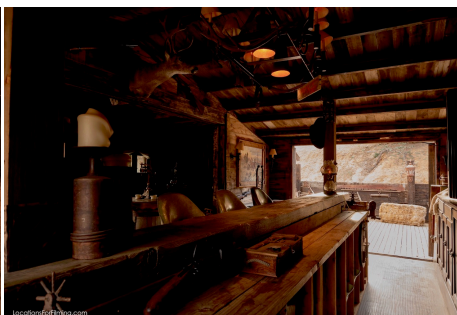

Price: Price details not available

Total Bathrooms

Annette Acosta

Locations for Filming
23638 Lyons Ave, STE 148 Newhall
California 91321
Phone: (661) 477-0889

CALL NOW **661-477-0889**

SERVING SANTA CLARITA • LOS ANGELES • VENTURA • SIMI VALLEY