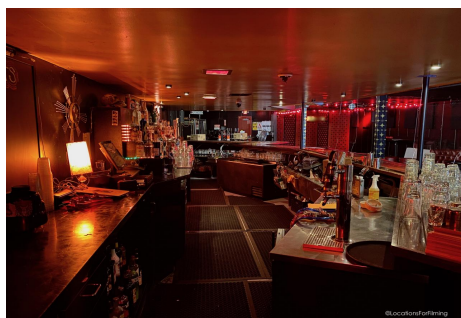

# CALL NOW 661-477-0889

SERVING SANTA CLARITA • LOS ANGELES • VENTURA • SIMI VALLEY

**TC - TOB**

**Price: Price details not available**

Total Bathrooms

**Annette Acosta**

**Locations for Filming**  
23638 Lyons Ave, STE 148 Newhall  
California 91321  
Phone: (661) 477-0889