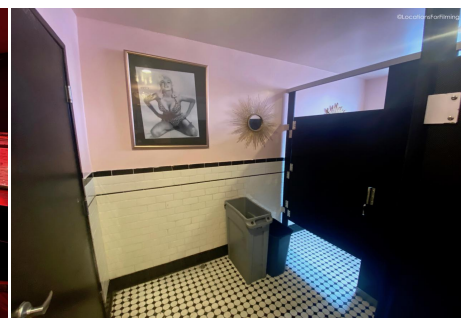

# CALL NOW 661-477-0889

SERVING SANTA CLARITA • LOS ANGELES • VENTURA • SIMI VALLEY

**TC - TOB**

**Price: Price details not available**

Total Bathrooms

**Annette Acosta**

**Locations for Filming**  
23638 Lyons Ave, STE 148 Newhall  
California 91321  
Phone: (661) 477-0889