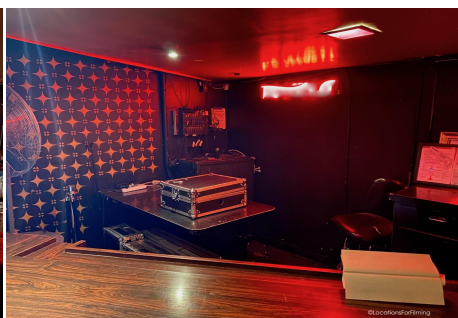

# CALL NOW 661-477-0889

SERVING SANTA CLARITA • LOS ANGELES • VENTURA • SIMI VALLEY

**TC - TOB**

**Price: Price details not available**

Total Bathrooms

**Annette Acosta**

**Locations for Filming**  
23638 Lyons Ave, STE 148 Newhall  
California 91321  
Phone: (661) 477-0889