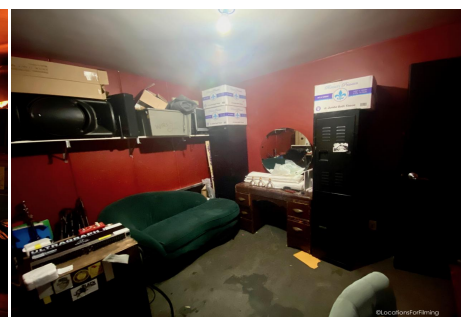

# CALL NOW 661-477-0889

SERVING SANTA CLARITA • LOS ANGELES • VENTURA • SIMI VALLEY

**TC - TOB**

**Price: Price details not available**

Total Bathrooms

**Annette Acosta**

**Locations for Filming**  
23638 Lyons Ave, STE 148 Newhall  
California 91321  
Phone: (661) 477-0889