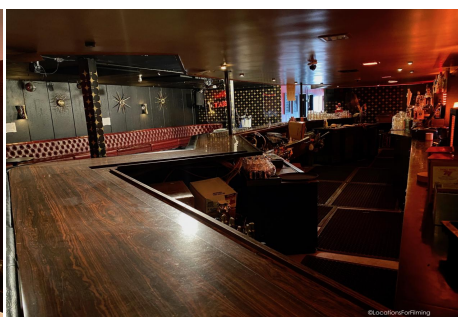

# CALL NOW 661-477-0889

SERVING SANTA CLARITA • LOS ANGELES • VENTURA • SIMI VALLEY

**TC - TOB**

**Price: Price details not available**

Total Bathrooms

**Annette Acosta**

**Locations for Filming**  
23638 Lyons Ave, STE 148 Newhall  
California 91321  
Phone: (661) 477-0889