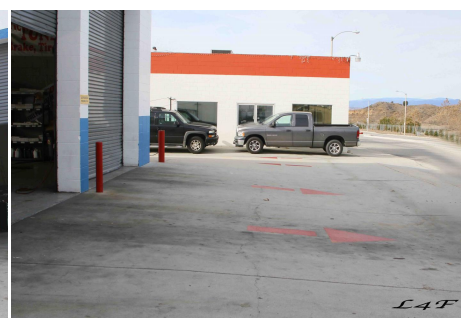

MT- Tire Store

Price: Price details not available

Total Bathrooms

Annette Acosta

Locations for Filming

23638 Lyons Ave, STE 148 Newhall

California 91321

Phone: (661) 477-0889