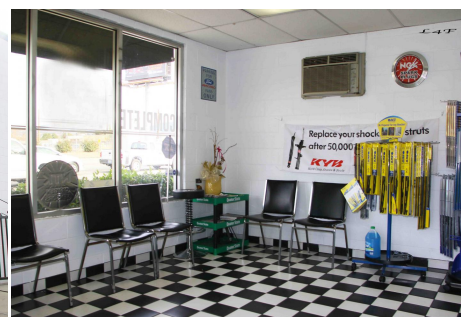

MT- Tire Store

Price: Price details not available

Total Bathrooms

Annette Acosta

Locations for Filming

23638 Lyons Ave, STE 148 Newhall

California 91321

Phone: (661) 477-0889