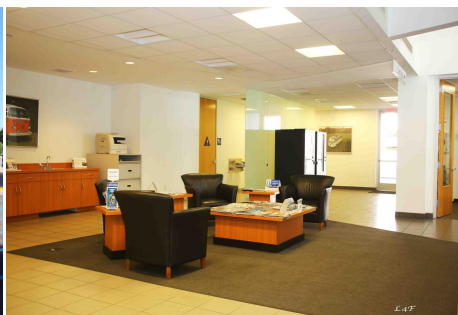

# CALL NOW 661-477-0889

SERVING SANTA CLARITA • LOS ANGELES • VENTURA • SIMI VALLEY

**Car Dealership - VW - 24075**

**Price: Price details not available**

Total Bathrooms

**Annette Acosta**

**Locations for Filming**  
23638 Lyons Ave, STE 148 Newhall  
California 91321  
Phone: (661) 477-0889