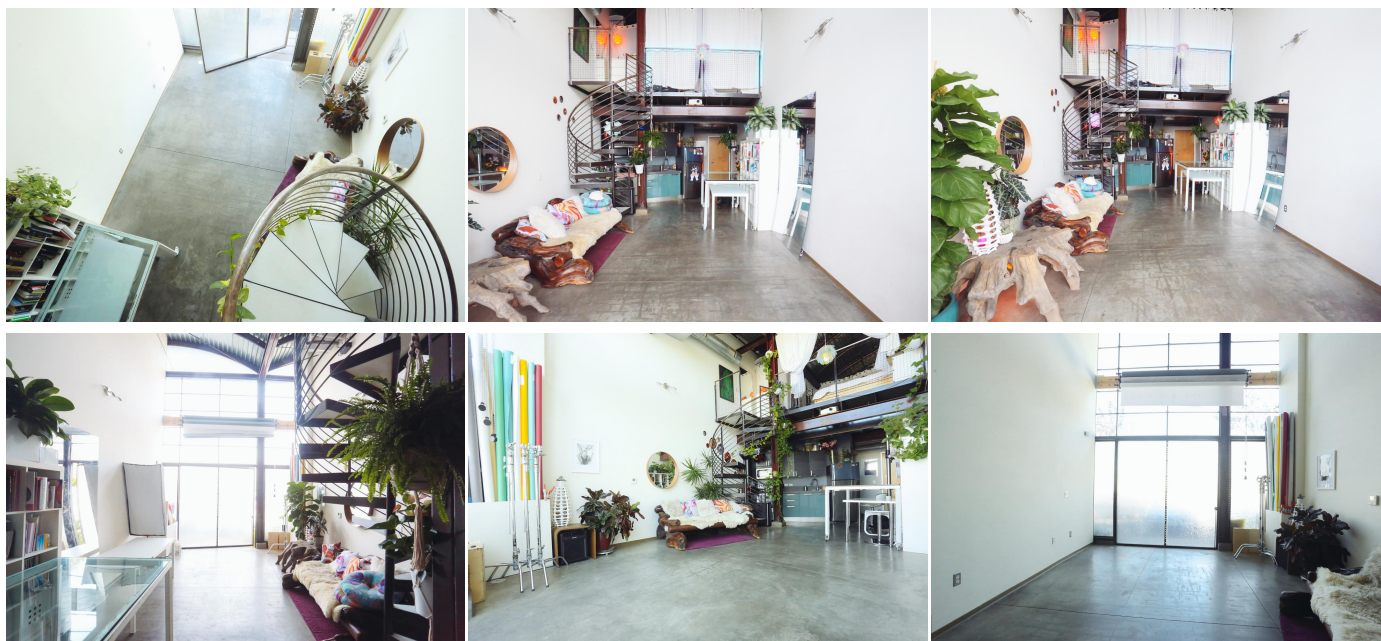

## EK - Loft

**Price: Price details not available**

Total Bathrooms

**Annette Acosta**

**Locations for Filming**

23638 Lyons Ave, STE 148 Newhall

California 91321

Phone: (661) 477-0889