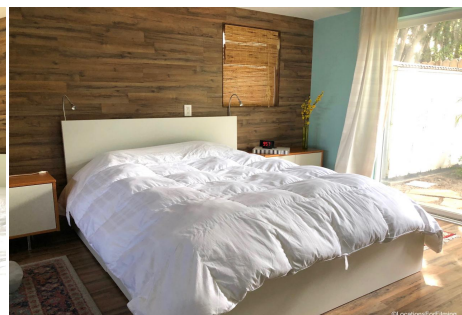

# CALL NOW 661-477-0889

SERVING SANTA CLARITA • LOS ANGELES • VENTURA • SIMI VALLEY

**TS - Apt**

**Price: Price details not available**

Total Bathrooms

**Annette Acosta**

**Locations for Filming**  
23638 Lyons Ave, STE 148 Newhall  
California 91321  
Phone: (661) 477-0889