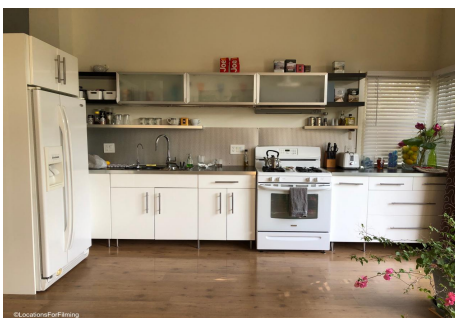

# CALL NOW 661-477-0889

SERVING SANTA CLARITA • LOS ANGELES • VENTURA • SIMI VALLEY

**TS - Apt**

**Price: Price details not available**

Total Bathrooms

**Annette Acosta**

**Locations for Filming**  
23638 Lyons Ave, STE 148 Newhall  
California 91321  
Phone: (661) 477-0889