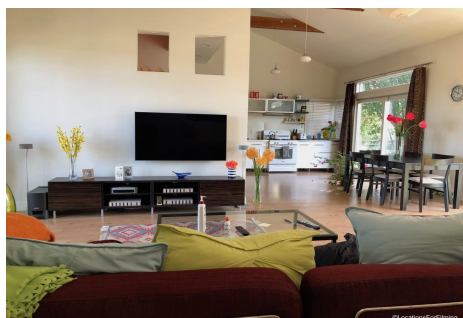

# CALL NOW 661-477-0889

SERVING SANTA CLARITA • LOS ANGELES • VENTURA • SIMI VALLEY

**TS - Apt**

**Price: Price details not available**

Total Bathrooms

**Annette Acosta**

**Locations for Filming**  
23638 Lyons Ave, STE 148 Newhall  
California 91321  
Phone: (661) 477-0889