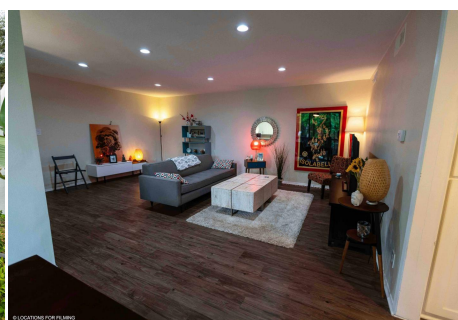

# CALL NOW 661-477-0889

SERVING SANTA CLARITA • LOS ANGELES • VENTURA • SIMI VALLEY

**SM10**

**Price: Price details not available**

Total Bathrooms

**Annette Acosta**

**Locations for Filming**  
23638 Lyons Ave, STE 148 Newhall  
California 91321  
Phone: (661) 477-0889