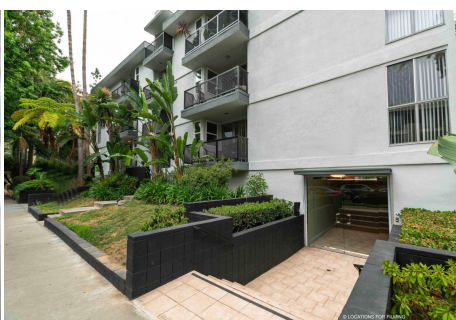

# CALL NOW 661-477-0889

SERVING SANTA CLARITA • LOS ANGELES • VENTURA • SIMI VALLEY

**SM10**

**Price: Price details not available**

Total Bathrooms

**Annette Acosta**

**Locations for Filming**  
23638 Lyons Ave, STE 148 Newhall  
California 91321  
Phone: (661) 477-0889