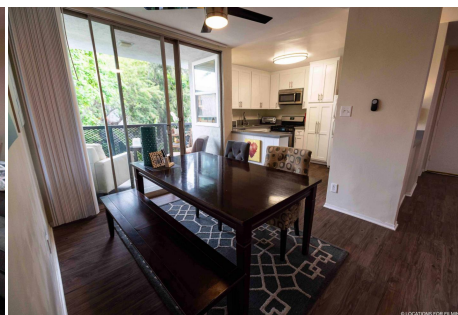

# CALL NOW 661-477-0889

SERVING SANTA CLARITA • LOS ANGELES • VENTURA • SIMI VALLEY

**SM10**

**Price: Price details not available**

Total Bathrooms

**Annette Acosta**

**Locations for Filming**  
23638 Lyons Ave, STE 148 Newhall  
California 91321  
Phone: (661) 477-0889