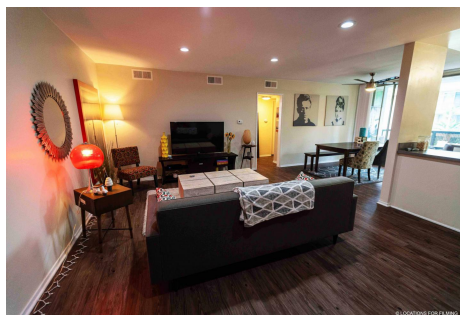

# CALL NOW 661-477-0889

SERVING SANTA CLARITA • LOS ANGELES • VENTURA • SIMI VALLEY

**SM10**

**Price: Price details not available**

Total Bathrooms

**Annette Acosta**

**Locations for Filming**  
23638 Lyons Ave, STE 148 Newhall  
California 91321  
Phone: (661) 477-0889