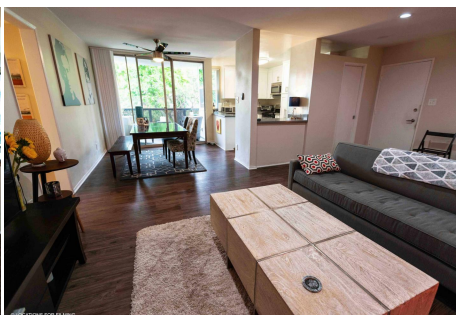

# CALL NOW 661-477-0889

SERVING SANTA CLARITA • LOS ANGELES • VENTURA • SIMI VALLEY

**SM10**

**Price: Price details not available**

Total Bathrooms

**Annette Acosta**

**Locations for Filming**  
23638 Lyons Ave, STE 148 Newhall  
California 91321  
Phone: (661) 477-0889