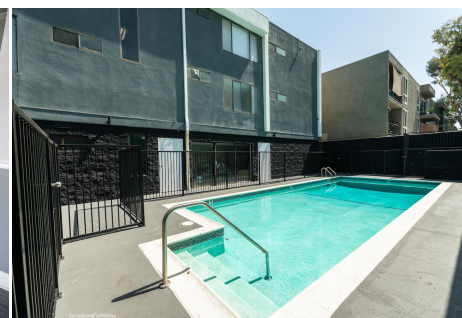

# CALL NOW 661-477-0889

SERVING SANTA CLARITA • LOS ANGELES • VENTURA • SIMI VALLEY

**SM3**

**Price: Price details not available**

Total Bathrooms

**Annette Acosta**

**Locations for Filming**  
23638 Lyons Ave, STE 148 Newhall  
California 91321  
Phone: (661) 477-0889