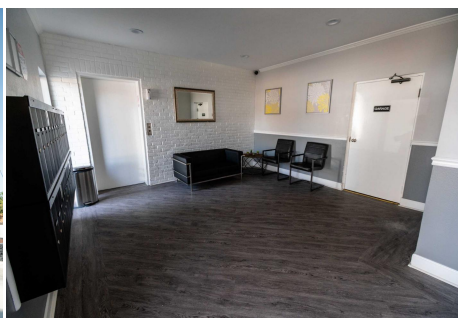

# CALL NOW 661-477-0889

SERVING SANTA CLARITA • LOS ANGELES • VENTURA • SIMI VALLEY

**SM3**

**Price: Price details not available**

Total Bathrooms

**Annette Acosta**

**Locations for Filming**  
23638 Lyons Ave, STE 148 Newhall  
California 91321  
Phone: (661) 477-0889