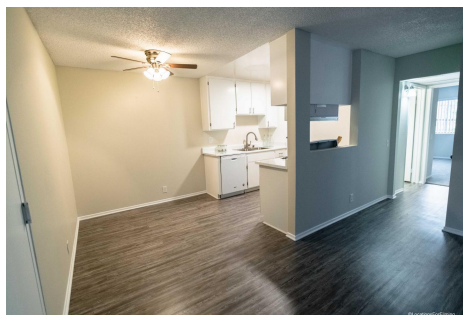

Total Bathrooms

Annette Acosta

Locations for Filming
23638 Lyons Ave, STE 148 Newhall
California 91321
Phone: (661) 477-0889

CALL NOW **661-477-0889**

SERVING SANTA CLARITA • LOS ANGELES • VENTURA • SIMI VALLEY