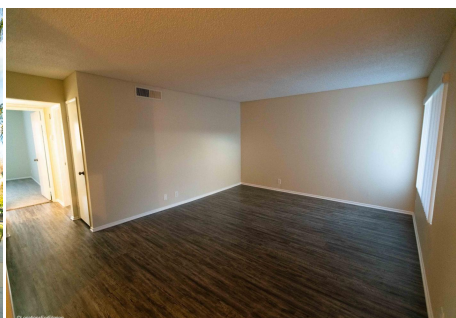

Total Bathrooms

Annette Acosta

Locations for Filming
23638 Lyons Ave, STE 148 Newhall
California 91321
Phone: (661) 477-0889

CALL NOW **661-477-0889**

SERVING SANTA CLARITA • LOS ANGELES • VENTURA • SIMI VALLEY