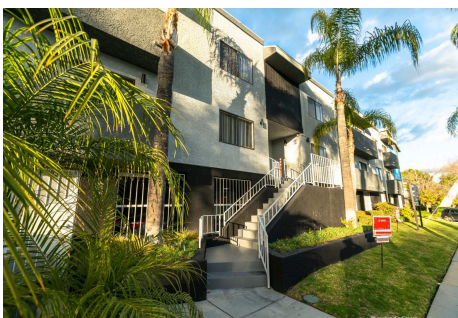

CALL NOW 661-477-0889

SERVING SANTA CLARITA • LOS ANGELES • VENTURA • SIMI VALLEY

SM1

Price: Price details not available

Total Bathrooms

Annette Acosta

Locations for Filming
23638 Lyons Ave, STE 148 Newhall
California 91321
Phone: (661) 477-0889