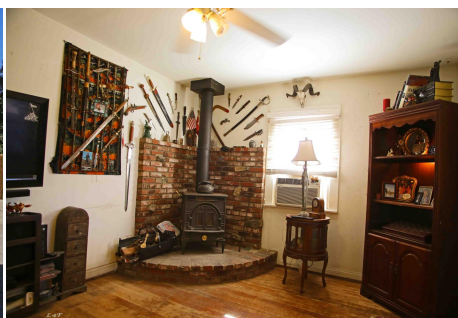

## CJ - Home

**Price: Price details not available**

Total Bathrooms

**Annette Acosta**

**Locations for Filming**

23638 Lyons Ave, STE 148 Newhall

California 91321

Phone: (661) 477-0889