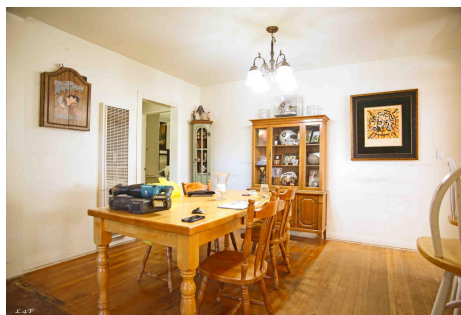

## CJ - Home

**Price: Price details not available**

Total Bathrooms

**Annette Acosta**

**Locations for Filming**

23638 Lyons Ave, STE 148 Newhall

California 91321

Phone: (661) 477-0889