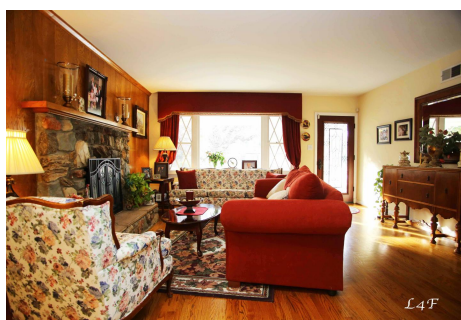

Atkins - Home - 24442

Price: Price details not available

Total Bathrooms

Annette Acosta

Locations for Filming

23638 Lyons Ave, STE 148 Newhall

California 91321

Phone: (661) 477-0889