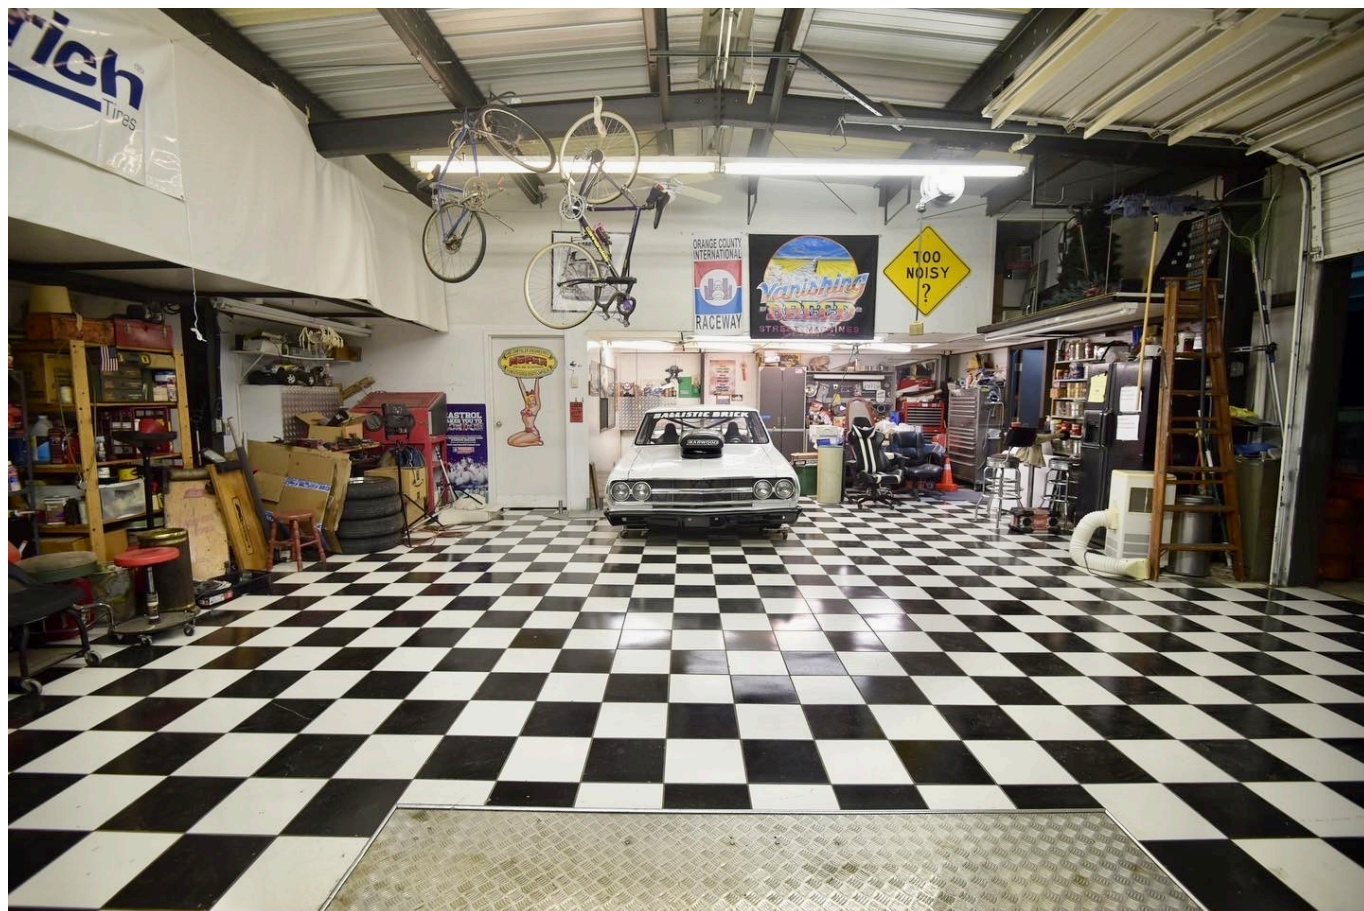

CALL NOW **661-477-0889**

SERVING SANTA CLARITA • LOS ANGELES • VENTURA • SIMI VALLEY

For Rent - Santa Clarita

RSL - Garage Shop