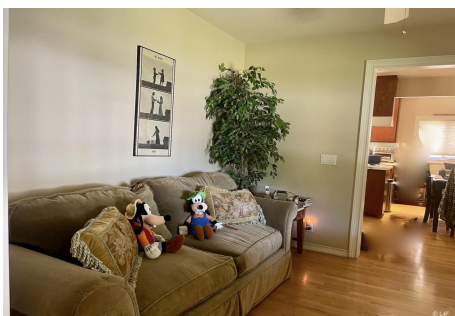

Price: Price details not available

Total Bathrooms

Annette Acosta

Locations for Filming
23638 Lyons Ave, STE 148 Newhall
California 91321
Phone: (661) 477-0889

CALL NOW **661-477-0889**

SERVING SANTA CLARITA • LOS ANGELES • VENTURA • SIMI VALLEY