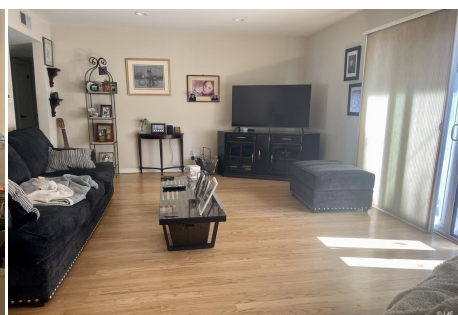

Price: Price details not available

Total Bathrooms

Annette Acosta

Locations for Filming
23638 Lyons Ave, STE 148 Newhall
California 91321
Phone: (661) 477-0889

CALL NOW **661-477-0889**

SERVING SANTA CLARITA • LOS ANGELES • VENTURA • SIMI VALLEY