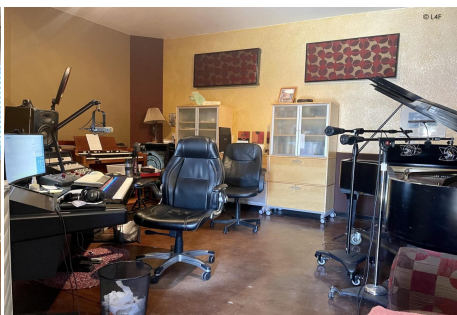

Price: Price details not available

Total Bathrooms

Annette Acosta

Locations for Filming
23638 Lyons Ave, STE 148 Newhall
California 91321
Phone: (661) 477-0889

CALL NOW **661-477-0889**

SERVING SANTA CLARITA • LOS ANGELES • VENTURA • SIMI VALLEY