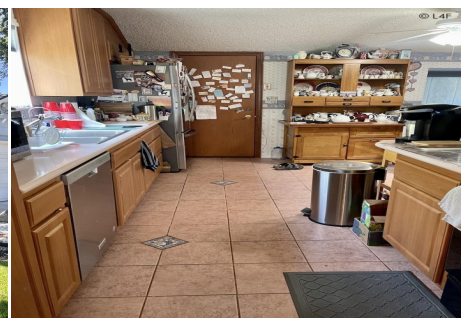

RP - Home - NH

Price: Price details not available

Total Bathrooms

Annette Acosta

Locations for Filming

23638 Lyons Ave, STE 148 Newhall

California 91321

Phone: (661) 477-0889