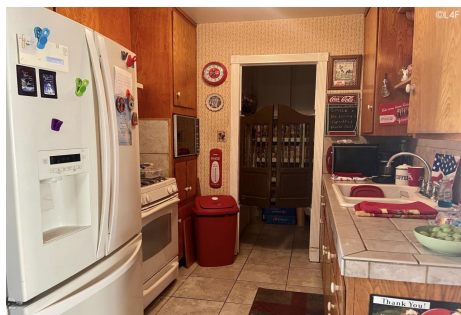

Price: Price details not available

Total Bathrooms

Annette Acosta

Locations for Filming
23638 Lyons Ave, STE 148 Newhall
California 91321
Phone: (661) 477-0889

CALL NOW **661-477-0889**

SERVING SANTA CLARITA • LOS ANGELES • VENTURA • SIMI VALLEY