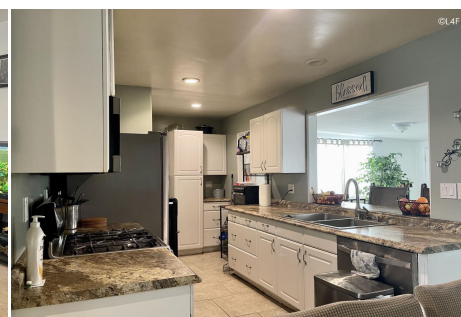

Price: Price details not available

Total Bathrooms

Annette Acosta

Locations for Filming
23638 Lyons Ave, STE 148 Newhall
California 91321
Phone: (661) 477-0889

CALL NOW **661-477-0889**

SERVING SANTA CLARITA • LOS ANGELES • VENTURA • SIMI VALLEY