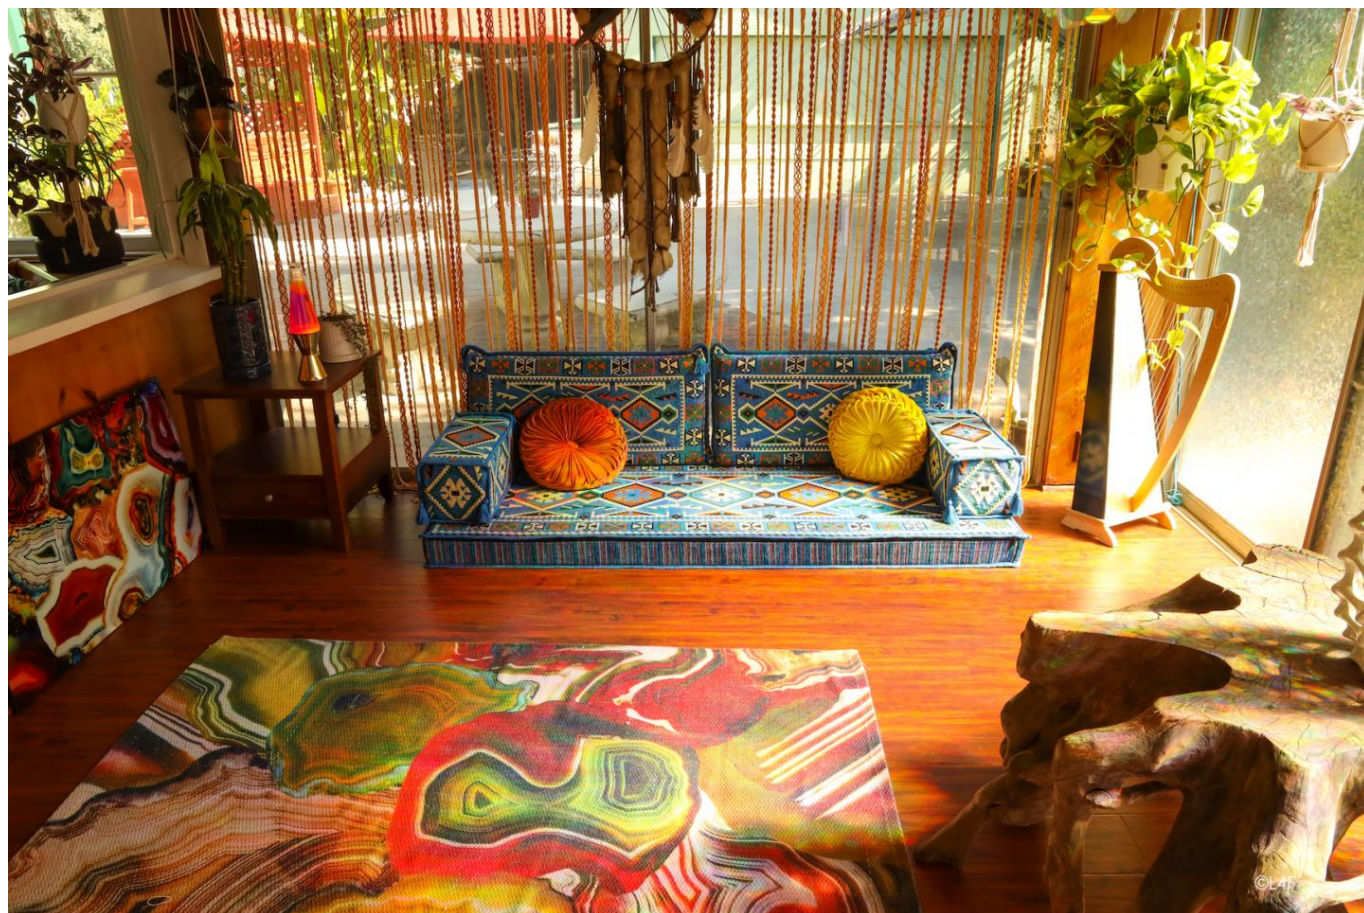

CALL NOW **661-477-0889**

SERVING SANTA CLARITA • LOS ANGELES • VENTURA • SIMI VALLEY

For Rent - Highland Park

EK - Boho Home