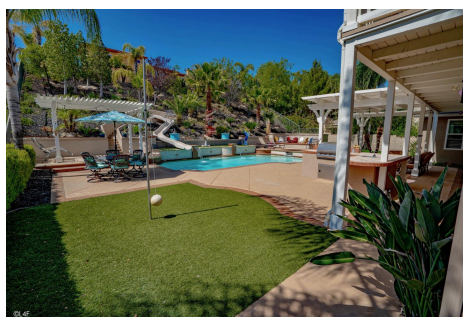

CALL NOW **661-477-0889**

SERVING SANTA CLARITA • LOS ANGELES • VENTURA • SIMI VALLEY

AB - Home

Price: Price details not available

Total Bathrooms

Annette Acosta

Locations for Filming
23638 Lyons Ave, STE 148 Newhall
California 91321
Phone: (661) 477-0889